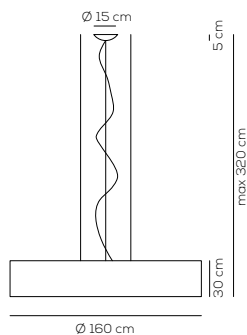

Altri colori disponibili su richiesta / Other colors available on request.

SP SKI 160

kg 23 m³ 2,15

SKIN / con illuminazione verso alto e basso /with upward and downward lighting

Type	Article	Colours (lampshade)	Colours (radial diffuser)	Source
SP	SKI 160 E27	BC white	BC white	E27 6 x Max 17,5W LED or 6 x Max 20W fluo
		BA ivory white	BW warm white	
		MA brown		
		NE matt black		

CE IP20 +LED 220-240VAC

example composition code SP SKI160E27 MA BW

SP SKI 160 E27 _ _ _ _

CUSTOMER _____ NOTES _____

NOTICE: Luminous flux (lm) and efficacy (lm/W) for all LED luminaires is estimated based on nominal ratings of the LED sources. Technical data could be subject to alteration without notice. Axo Light does not provide legal guarantee for the accuracy of this data sheet.